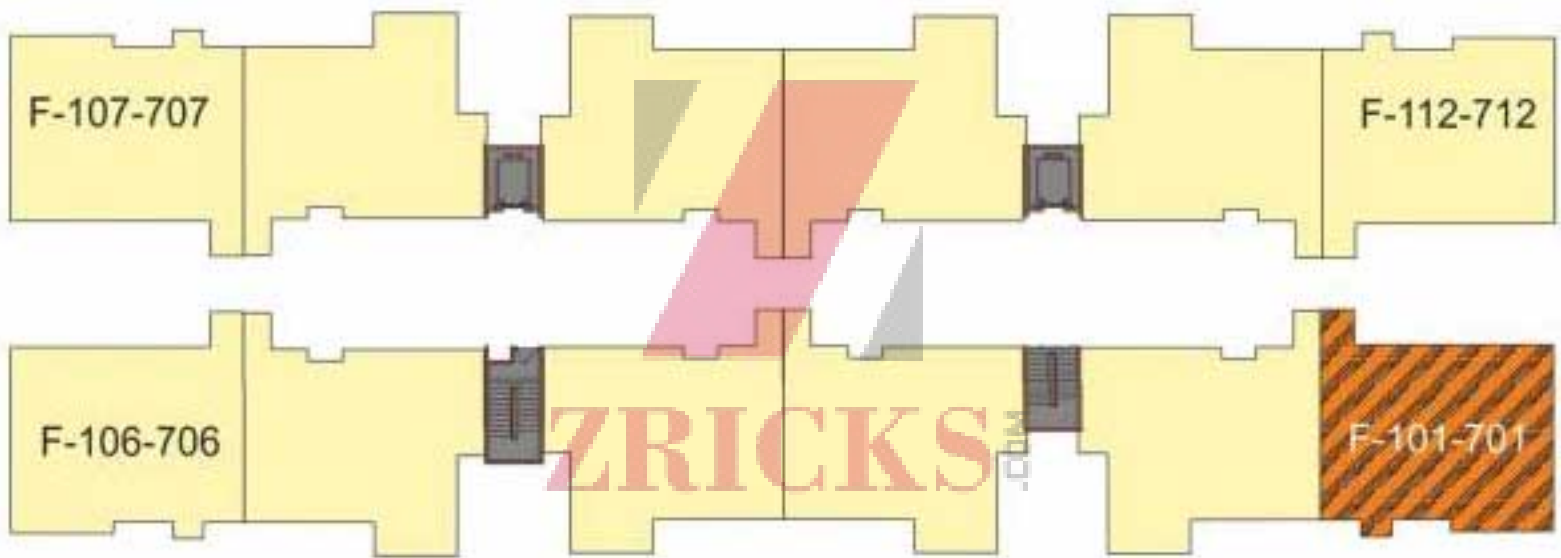

Balcony
3'3"x10'0"

Living & Dining
16'0"x10'0"

Bedroom
10'0"x10'0"

Ante
5'0"x3'9"

Kitchen
7'0"x6'0"

Toilet
5'0"x6'3"

ZRICKS

F-107-707